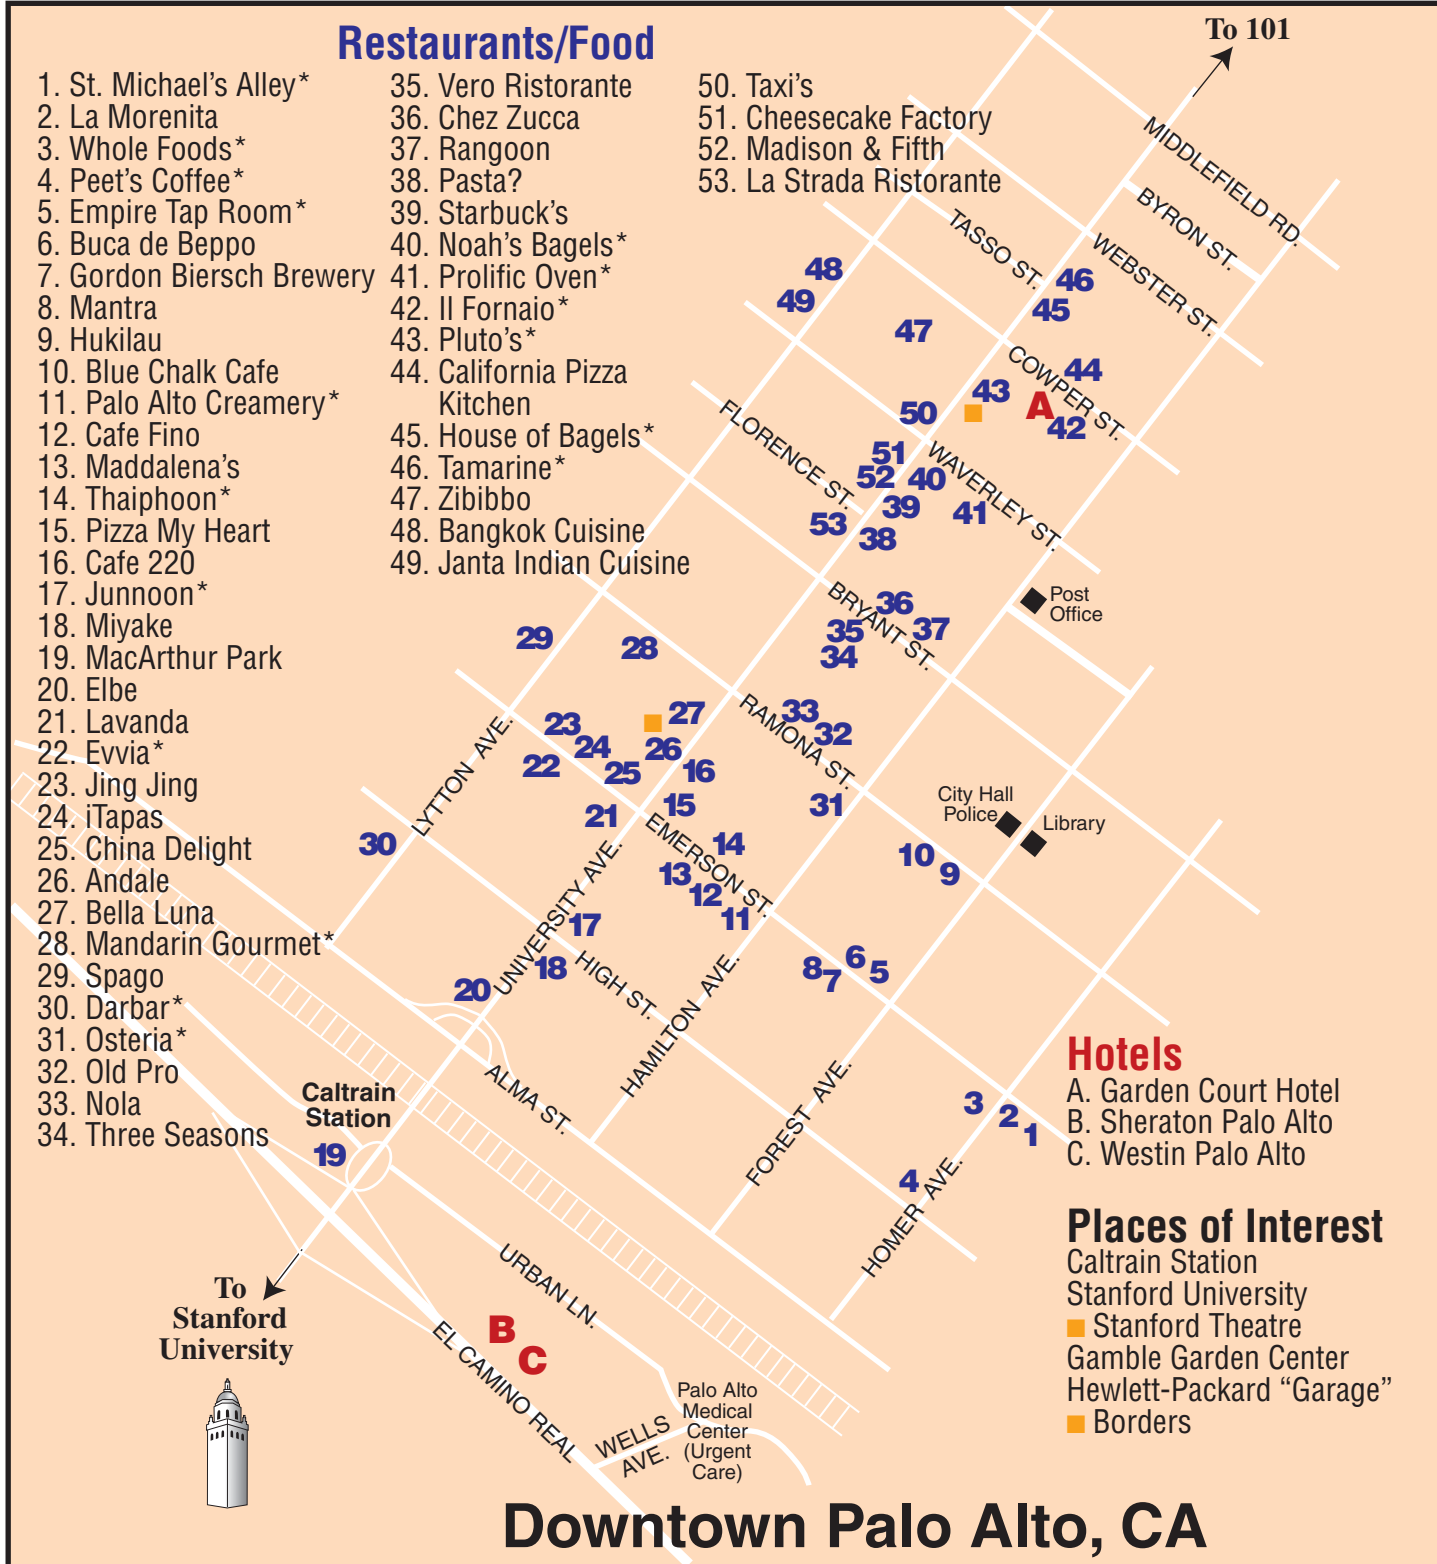

Restaurants/Food

- | | | |
|---------------------------|------------------------------|--------------------------|
| 1. St. Michael's Alley* | 35. Vero Ristorante | 50. Taxi's |
| 2. La Morenita | 36. Chez Zucca | 51. Cheesecake Factory |
| 3. Whole Foods* | 37. Rangoon | 52. Madison & Fifth |
| 4. Peet's Coffee* | 38. Pasta? | 53. La Strada Ristorante |
| 5. Empire Tap Room* | 39. Starbuck's | |
| 6. Buca de Beppo | 40. Noah's Bagels* | |
| 7. Gordon Biersch Brewery | 41. Prolific Oven* | |
| 8. Mantra | 42. Il Fornaio* | |
| 9. Hukilau | 43. Pluto's* | |
| 10. Blue Chalk Cafe | 44. California Pizza Kitchen | |
| 11. Palo Alto Creamery* | 45. House of Bagels* | |
| 12. Cafe Fino | 46. Tamarine* | |
| 13. Maddalena's | 47. Zibibbo | |
| 14. Thaiphoon* | 48. Bangkok Cuisine | |
| 15. Pizza My Heart | 49. Janta Indian Cuisine | |

16. Cafe 220
17. Junnoon*
18. Miyake
19. MacArthur Park
20. Elbe
21. Lavanda
22. Evvia*
23. Jing Jing
24. iTapas
25. China Delight
26. Andale
27. Bella Luna
28. Mandarin Gourmet*
29. Spago
30. Darbar*
31. Osteria*
32. Old Pro
33. Nola
34. Three Seasons

Hotels

- A. Garden Court Hotel
- B. Sheraton Palo Alto
- C. Westin Palo Alto

Places of Interest

- Caltrain Station
- Stanford University
- Stanford Theatre
- Gamble Garden Center
- Hewlett-Packard "Garage"
- Borders

To
Stanford
University

Downtown Palo Alto, CA